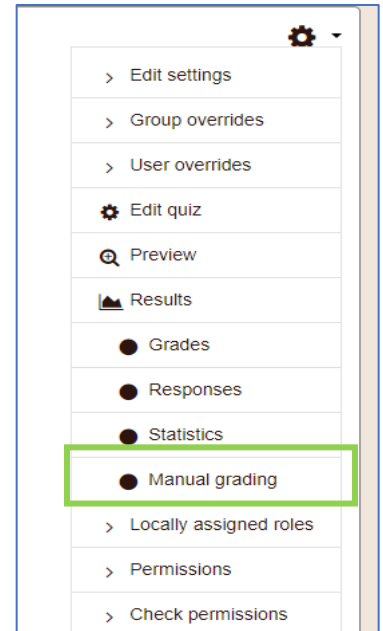

From the course page – click on the name of the quiz you want to grade

Click on the Gear to access the Quiz admin panel – click on Manual grading

In the **To grade** column, click on the word “grade”

Buddhism Quiz
Questions that need grading

Also show questions that have been graded automatically

Q #	T	Question name	To grade	Already graded	Total
1		Buddhism and Politics	21 grade	0	21 grade all

You can now add comments and a grade – when you get to the bottom of the page click on the “Save and go to the next page button”